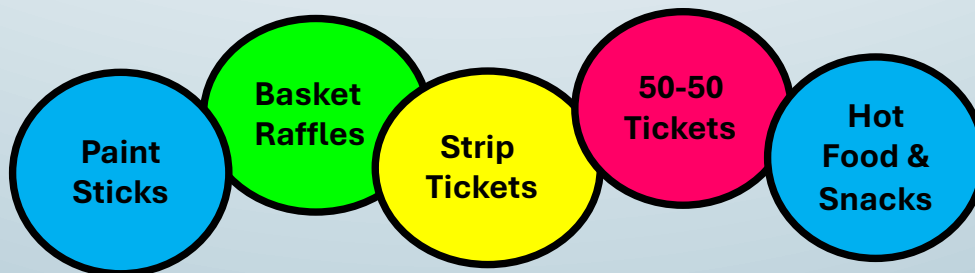

### **Vanport Fire Dept Social Hall**

**All Dauber Bingo**

**Saturday, April 11<sup>th</sup>**

435 Jefferson Street

Beaver, PA 15009

**Doors Open 5:00 p.m.**

**Bingo Starts at 6:30 p.m.**

### **\$25. 00 Admission Per Person**

**(17) Bingo Games, (4) Specials, Coverall & Door Prize Ticket Included  
Extra Cards, Door Prizes, Auction Baskets, 50-50 Tickets  
Strip Tickets, Paint Sticks , Food & Snacks  
Daubers for Sale**